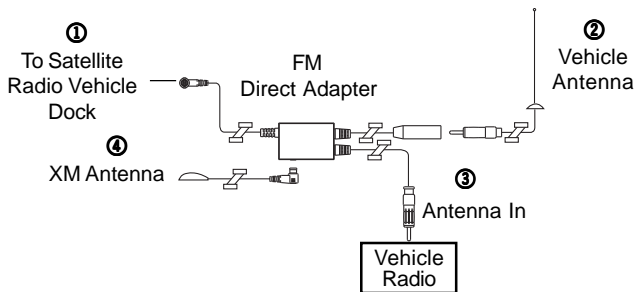

FM Direct Adapter

installation guide

XMFM1

Important: This manual contains important safety and operating information. Please read, understand, and follow the instructions in this manual. Failure to do so could result in personal injury, death, and/or damage to your XM Radio, and/or to your vehicle or property

Audiovox XM FM Direct Setup

Your Audiovox FM Direct Adapter contains the following components:

XM FM Direct Adapter

Interconnecting the FM Direct Adapter

Caution: Installation of this device may require disassembly of the vehicle's instrument panel and/or interconnect to the vehicle's antenna system. **Professional installation is recommended.**

1. Connect the cable marked “**TO XM RADIO**” on the FM Direct adapter into the XM antenna in jack on the XM vehicle dock or on the side of the receiver.
2. Connect the cable marked “**TO FM ANT**” on the FM Direct adapter to the vehicle FM antenna cable. (Optional antenna adapter may be required, Refer to NOTE.)
3. Connect the vehicle FM antenna cable lead to the cable marked “**TO FM RADIO**” on the FM Direct adapter. (Optional antenna adapter may be required, Refer to NOTE.)
4. Connect the XM antenna into the jack marked “**XM ANT**” located on the side of the FM Direct Adapter.
5. Your FM Direct Adapter receives power from your XM radio receiver. No additional external power source is required.